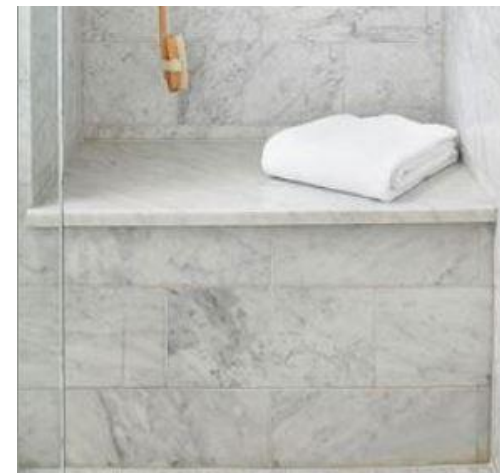

Hawkesbury Residence

Kitchen Concept
Hawkesbury Residence

- Polyurethane Shaker Profile cabinets
- Glass front wall cabinets
- Grey & white two tone Cabinetry
- Marble benchtops with detailed edge profile
- Stainless Steel handles
- Miele built in wall oven
- Miele Steam Microwave oven
- Miele Induction cooktop
- Miele undermount rangehood
- Samsung fridge
- Dishwasher – AEG FFE83800PM
- Cypris Pine Flooring
- Built in walk in pantry with shelving

Shower Room Concept

Hawkesbury Residence

- Slim Shaker cabinets
- Light grey cabinetry
- Wall sconces
- Partial stone splash back
- Mirror
- Large pot plant & stool
- Built in Black/grey vanities