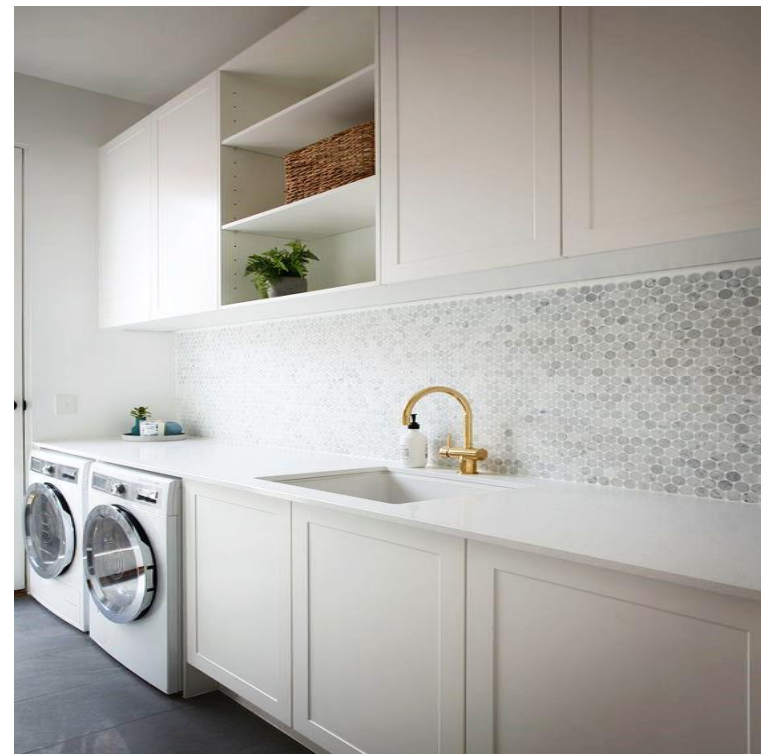

Greendale Residence

- White polyethene flat cabinetry
- Black marble feature island top
- White marble / mirror splash back
- American Oak floorboards
- SMEG freestanding 900 oven
- SMEG inbuilt coffee machine
- Franke sink + square tap
- Integrated dishwasher
- Black fridge
- Black modern feature pendent lights

Kitchen
Greendale Residence

- Single bowl sink + simple mixer tap
- Same cabinetry as kitchen
- Pantry
- Connected appliance cupboard with room for:
 - Nutri bullet
 - Juicer
 - Mix master
- Toaster and kettle area
- Drinks fridge space
- Spare single door fridge
- Cupboard space:
 - Entertaining crockery
 - Recipe books

Ensuite Concept
Greendale Residence

- White tiles floor and walls 600x600
- Marble feature shower walls + bath 600x600
- White freestanding back to wall rectangle bath
- Tapware: Square & Chrome
 - Bath outlet + mixer
 - Shower rose + mixer
 - Basin Spout + mixers
- Double white vanity + marble top
- White rectangle basins – double
- Custom cabinetry flat with inbuilt makeup beauty table
- Wall mirror + LED lights
- Shower room with clear glass onto garden
- Glass wall in bathroom looking into garden
- Toilet room + transparent glass door

Piano library Concept
Greendale Residence

- Red mahogany baby grand piano
- Built in white shelving with draws
- Plush single chairs with coffee table
- Office table with chair

Laundry Concept
Greendale Residence