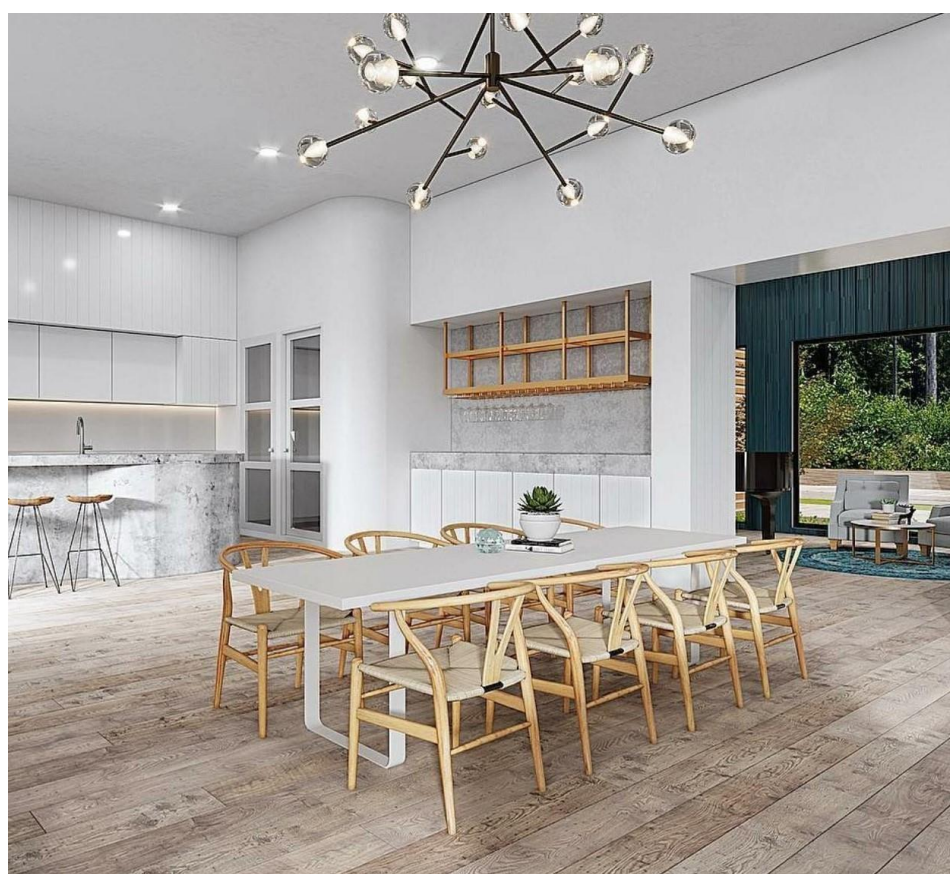

Greendale Residence

- White polyethene flat cabinetry
- Black marble feature island top
- White marble / mirror splash back
- American Oak floorboards
- SMEG freestanding 900 oven
- SMEG inbuilt coffee machine
- Franke sink + square tap
- Integrated dishwasher
- Black fridge
- Black modern feature pendent lights

Kitchen
Greendale Residence

- Single bowl sink + simple mixer tap
- Same cabinetry as kitchen
- Pantry
- Connected appliance cupboard with room for:
 - Nutri bullet
 - Juicer
 - Mix master
- Toaster and kettle area
- Drinks fridge space
- Spare single door fridge
- Cupboard space:
 - Entertaining crockery
 - Recipe books

Butlers Concept
Greendale Residence

- Grey sheer curtains + automated roller blinds
- White stools for kitchen island
- Kemlen Jetmaster freestanding fireplace 900
- 2 x plush occasional chairs
- American oak floorboards
- Square set skirtings

Piano library Concept
Greendale Residence

- Red mahogany baby grand piano
- Built in white shelving with draws
- Plush single chairs with coffee table
- Office table with chair

Laundry Concept
Greendale Residence