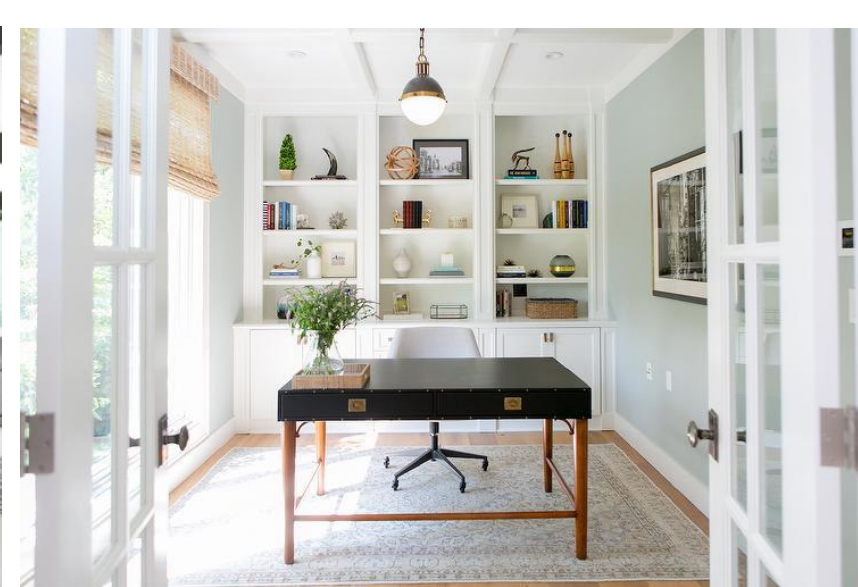

Butlers Concept
Greendale Residence

- Grey sheer curtains + automated roller blinds
- White stools for kitchen island
- Kemlen Jetmaster freestanding fireplace 900
- 2 x plush occasional chairs
- American oak floorboards
- Square set skirtings

Ensuite Concept
Greendale Residence

- White tiles floor and walls 600x600
- Marble feature shower walls + bath 600x600
- White freestanding back to wall rectangle bath
- Tapware: Square & Chrome
 - Bath outlet + mixer
 - Shower rose + mixer
 - Basin Spout + mixers
- Double white vanity + marble top
- White rectangle basins – double
- Custom cabinetry flat with inbuilt makeup beauty table
- Wall mirror + LED lights
- Shower room with clear glass onto garden
- Glass wall in bathroom looking into garden
- Toilet room + transparent glass door

Piano library Concept
Greendale Residence

- Red mahogany baby grand piano
- Built in white shelving with draws
- Plush single chairs with coffee table
- Office table with chair

Laundry Concept
Greendale Residence