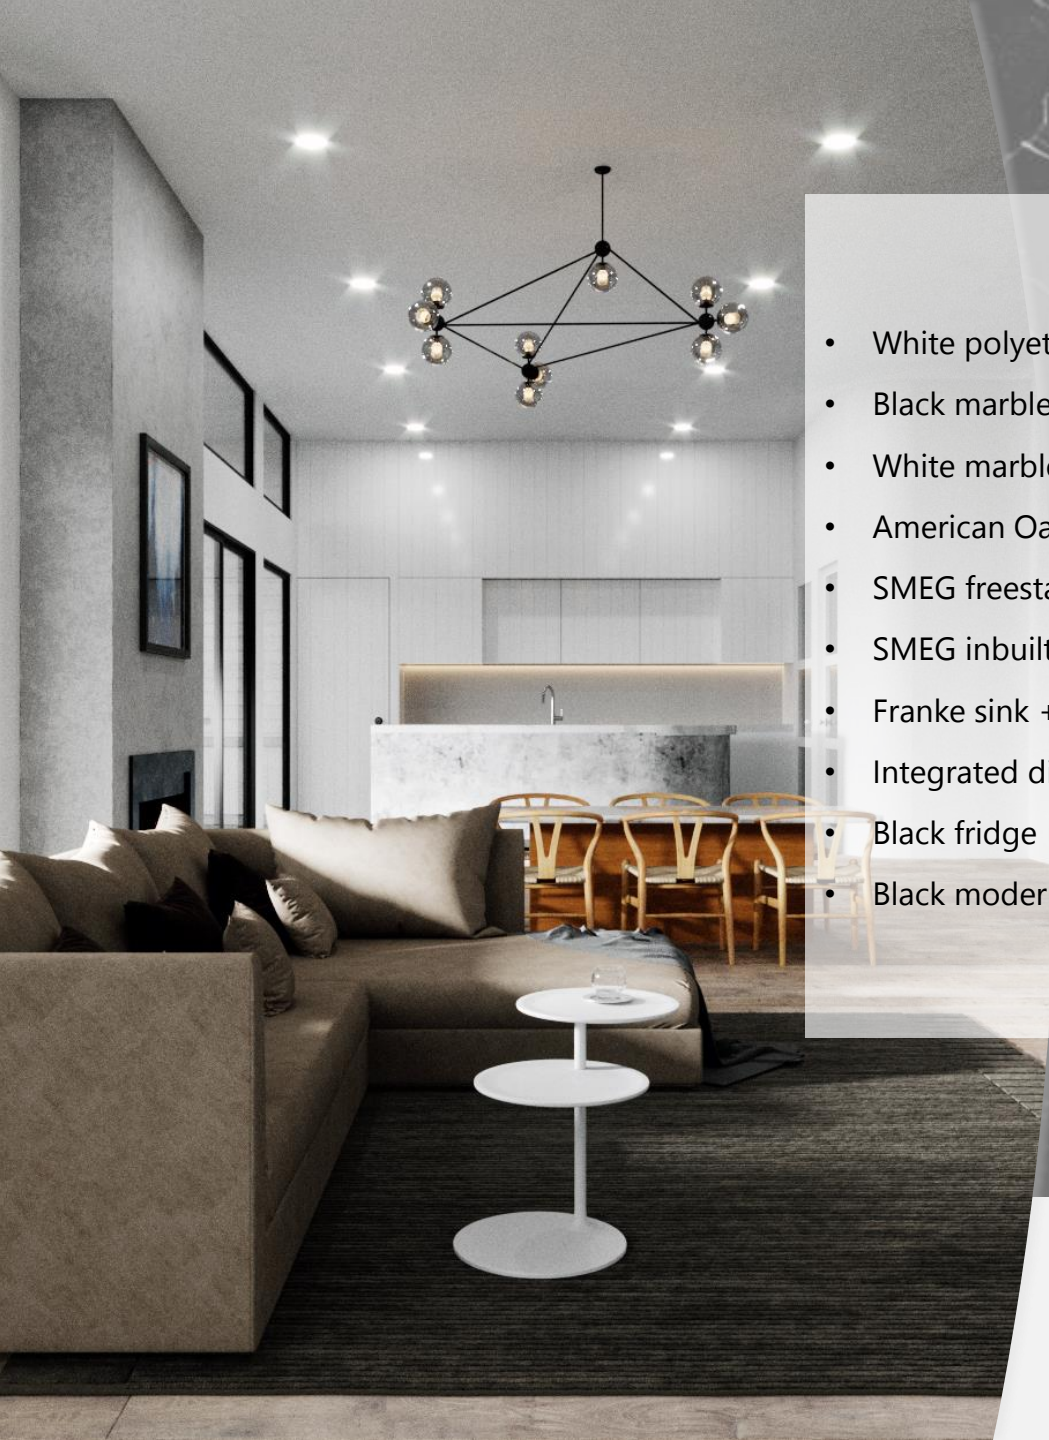

Greendale Residence

- White polyethene flat cabinetry
- Black marble feature island top
- White marble / mirror splash back
- American Oak floorboards
- SMEG freestanding 900 oven
- SMEG inbuilt coffee machine
- Franke sink + square tap
- Integrated dishwasher
- Black fridge
- Black modern feature pendent lights

Kitchen
Greendale Residence

- Single bowl sink + simple mixer tap
- Same cabinetry as kitchen
- Pantry
- Connected appliance cupboard with room for:
 - Nutri bullet
 - Juicer
 - Mix master
- Toaster and kettle area
- Drinks fridge space
- Spare single door fridge
- Cupboard space:
 - Entertaining crockery
 - Recipe books

Ensuite Concept
Greendale Residence

- White tiles floor and walls 600x600
- Marble feature shower walls + bath 600x600
- White freestanding back to wall rectangle bath
- Tapware: Square & Chrome
 - Bath outlet + mixer
 - Shower rose + mixer
 - Basin Spout + mixers
- Double white vanity + marble top
- White rectangle basins – double
- Custom cabinetry flat with inbuilt makeup beauty table
- Wall mirror + LED lights
- Shower room with clear glass onto garden
- Glass wall in bathroom looking into garden
- Toilet room + transparent glass door

Piano library Concept
Greendale Residence

- Red mahogany baby grand piano
- Built in white shelving with draws
- Plush single chairs with coffee table
- Office table with chair

Laundry Concept
Greendale Residence