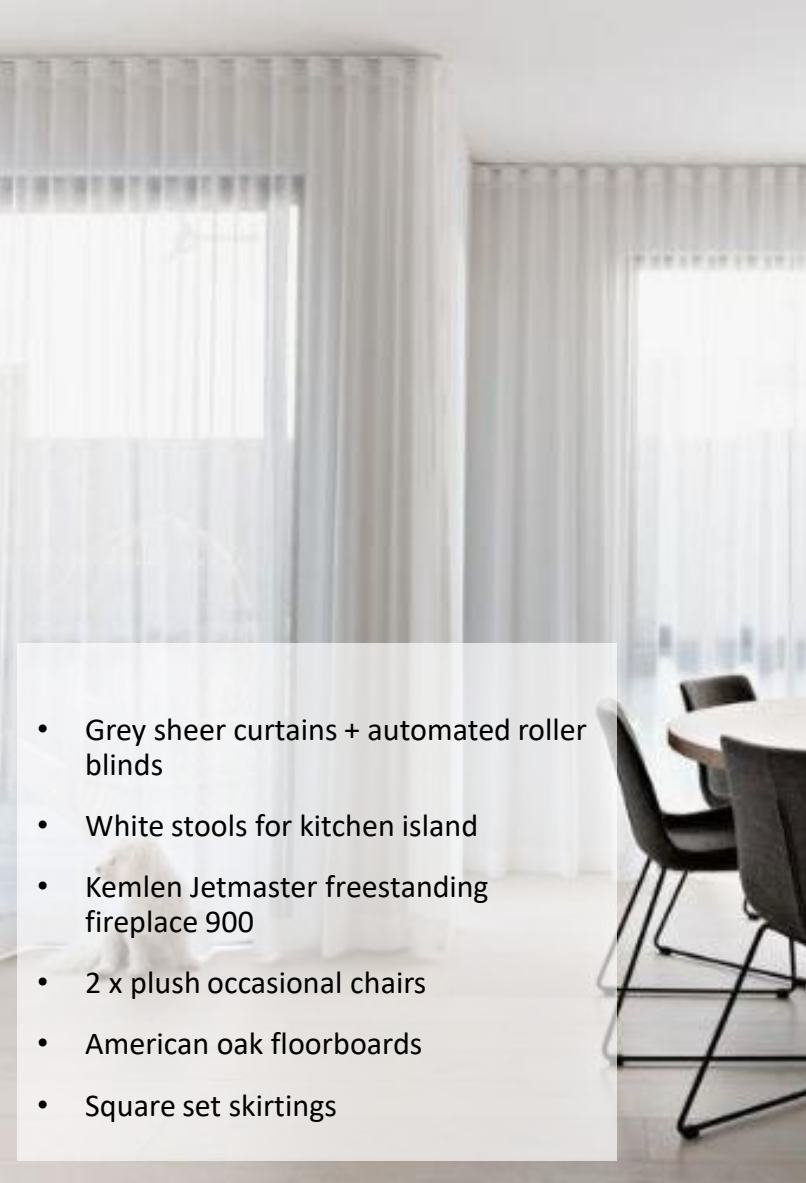

- Grey sheer curtains + automated roller blinds
- White stools for kitchen island
- Kemlen Jetmaster freestanding fireplace 900
- 2 x plush occasional chairs
- American oak floorboards
- Square set skirtings